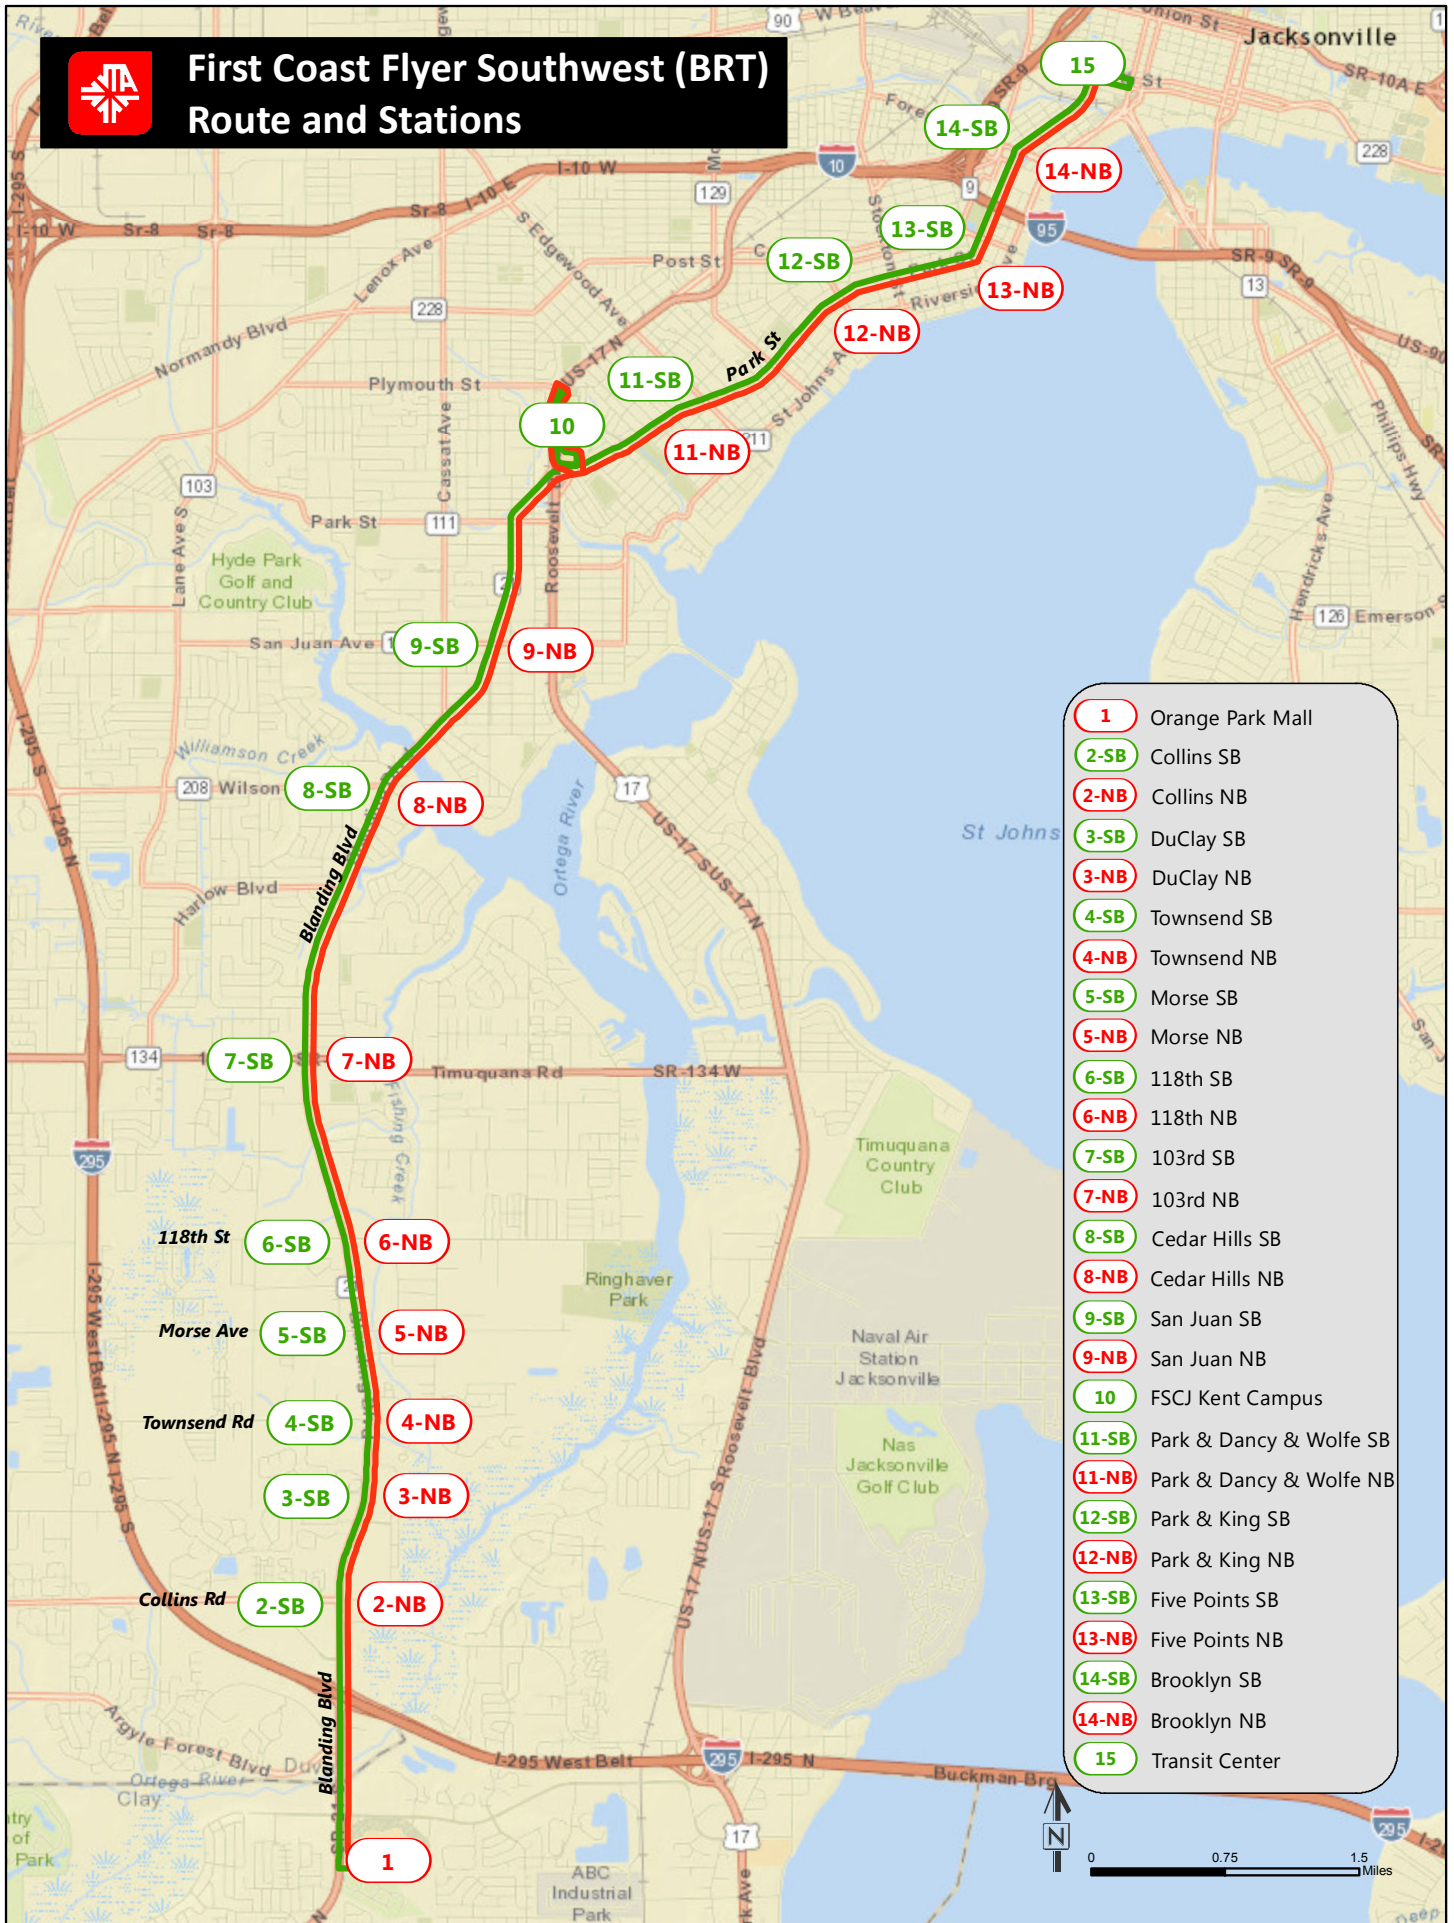

First Coast Flyer Southwest (BRT) Route and Stations

- 1** Orange Park Mall
- 2-SB** Collins SB
- 2-NB** Collins NB
- 3-SB** DuClay SB
- 3-NB** DuClay NB
- 4-SB** Townsend SB
- 4-NB** Townsend NB
- 5-SB** Morse SB
- 5-NB** Morse NB
- 6-SB** 118th SB
- 6-NB** 118th NB
- 7-SB** 103rd SB
- 7-NB** 103rd NB
- 8-SB** Cedar Hills SB
- 8-NB** Cedar Hills NB
- 9-SB** San Juan SB
- 9-NB** San Juan NB
- 10** FSCJ Kent Campus
- 11-SB** Park & Dancy & Wolfe SB
- 11-NB** Park & Dancy & Wolfe NB
- 12-SB** Park & King SB
- 12-NB** Park & King NB
- 13-SB** Five Points SB
- 13-NB** Five Points NB
- 14-SB** Brooklyn SB
- 14-NB** Brooklyn NB
- 15** Transit Center